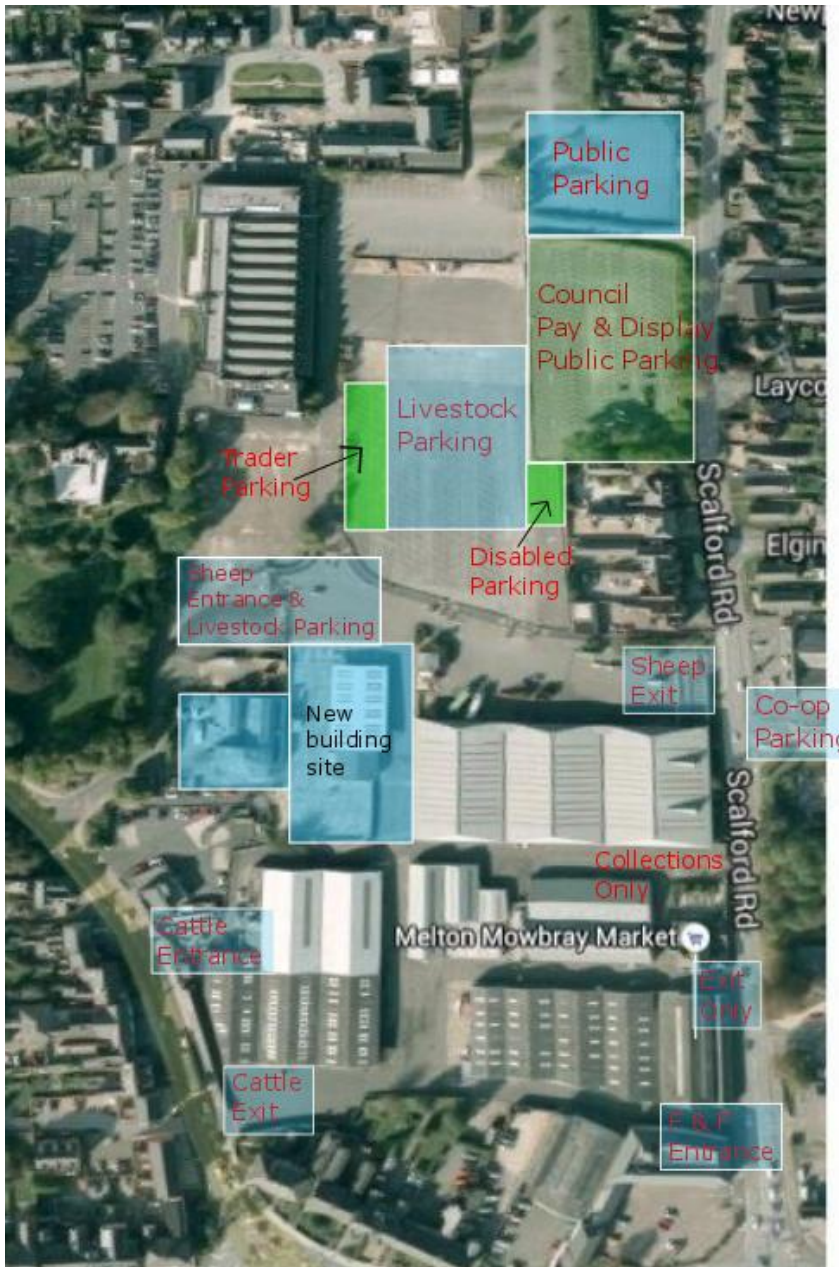

PLEASE BE AWARE THAT FROM TUESDAY (4th JULY), A NEW SYSTEM OF ENTRY ONTO THE SITE WILL BE IN OPERATION, TO ENABLE WORKS ON THE NEW CATTLE BUILDING. ALL CATTLE VEHICLES WILL USE THE GATE WHICH IS TO THE SOUTH OF THE FIRE STATION ON NOTTINGHAM ROAD TO ENTER THE SITE. SIGNPOSTS WILL BE IN PLACE TO DIRECT YOU TO THE CORRECT GATE.

Gate 1 open 5am to 9am for poultry, sundries and trade stalls
Access from 9am- 12:15pm with a pass only. Obtained from the F'n'F office with a £5 charge, refunded on exit within the 45 minutes allowable time, for loading only.

Gate 2 exit only

Gate 3 closed from 8:30am
With access for pick up only from trade stands

Gate 4 Sheep exit only

Gate 7 Car park & Sheep entry only

Gate 8 Cattle entry only

Gate 9 Cattle exit only

Pedestrians Please walk along Scaford Road

STAFF WILL DIRECT YOU AS TO WHERE YOU SHOULD UNLOAD BABY CALVES AS THEY WILL NOW BE UNLOADED AT THE BOTTOM OF THE CATTLE SHED.

SHEEP VEHICLES WILL ENTER THE SITE AS THEY CURRENTLY DO, AND FOLLOW THE AVAILABLE ROUTE TO THE SHEEP SHED, WHICH WILL BE SLIGHTLY DIFFERENT.

IF YOU HAVE ANY QUERIES THEN PLEASE CONTACT TOM GREENOW 07775 758586