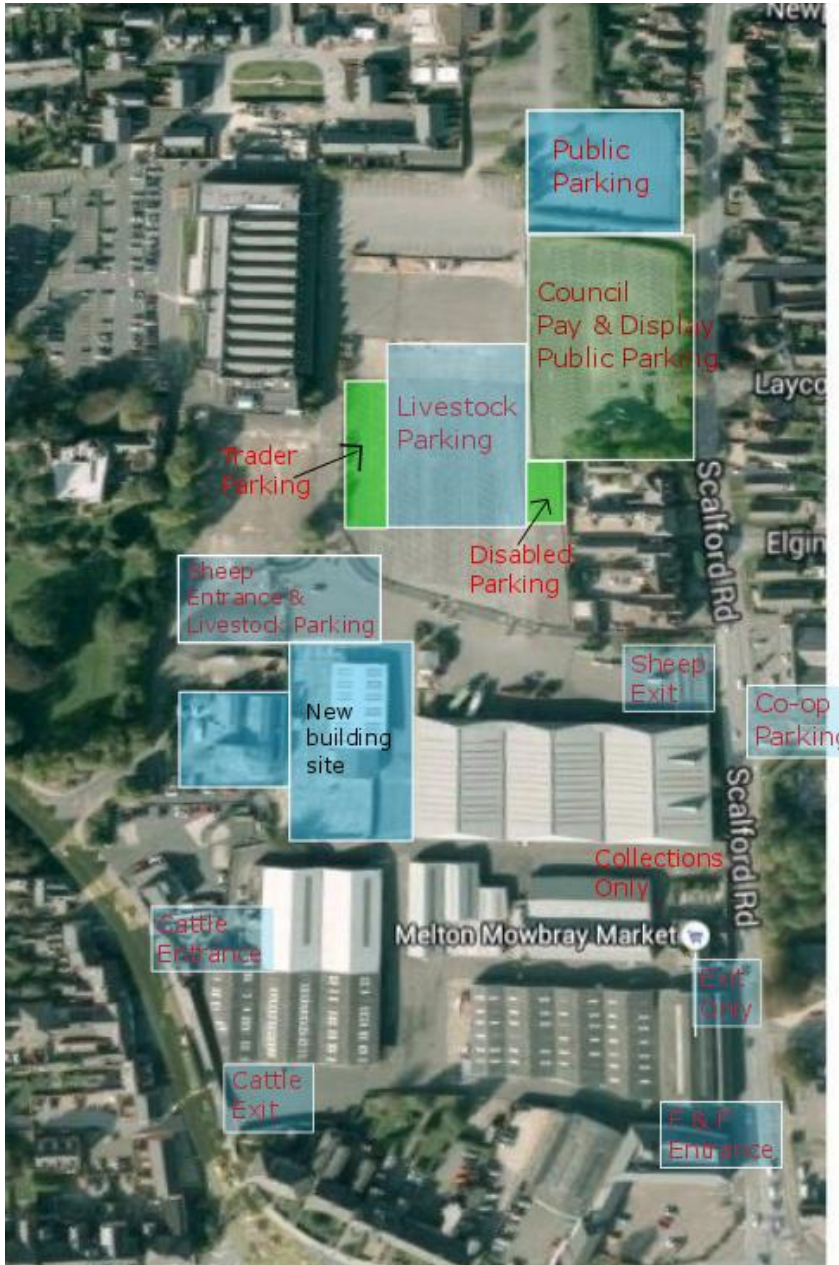

PLEASE BE AWARE THAT FROM TUESDAY (4th JULY), A NEW SYSTEM OF ENTRY ONTO THE SITE WILL BE IN OPERATION, TO ENABLE WORKS ON THE NEW CATTLE BUILDING. ALL CATTLE VEHICLES WILL USE THE GATE WHICH IS TO THE SOUTH OF THE FIRE STATION ON NOTTINGHAM ROAD TO ENTER THE SITE. SIGNPOSTS WILL BE IN PLACE TO DIRECT YOU TO THE CORRECT GATE.

Gate 1 open 5am to 9am for poultry, sundries and trade stalls
Access from 9am- 12:15pm with a pass only. Obtained from the F'n'F office with a £5 charge, refunded on exit within the 45 minutes allowable time, for loading only.

Gate 2 exit only

Gate 3 closed from 8:30am
With access for pick up only from trade stands

Gate 4 Sheep exit only

Gate 7 Car park & Sheep entry only

Gate 8 Cattle entry only

Gate 9 Cattle exit only

Pedestrians Please walk along Scaford Road

STAFF WILL DIRECT YOU AS TO WHERE YOU SHOULD UNLOAD BABY CALVES AS THEY WILL NOW BE UNLOADED AT THE BOTTOM OF THE CATTLE SHED.

SHEEP VEHICLES WILL ENTER THE SITE AS THEY CURRENTLY DO, AND FOLLOW THE AVAILABLE ROUTE TO THE SHEEP SHED, WHICH WILL BE SLIGHTLY DIFFERENT.

IF YOU HAVE ANY QUERIES THEN PLEASE CONTACT TOM GREENOW 07775 758586